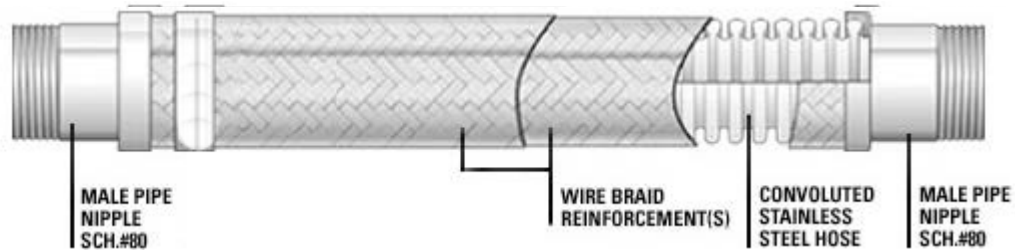

## FLEXIBLE CONNECTORS & VAPOUR HOSE

### FlexTech Stainless Steel Flextube Hosing

Stainless Steel metal hose assemblies with carbon steel ends are used to prevent damage to piping systems caused by vibration, thermal expansion and misalignment. Suitable for use with NH3 and Propane.

**Features:**

- Carbon Steel schedule 80 ends, available in Male or Female Pipe (NPT) and Butt Welds (BW) with 150 or 300 Lbs ANSI flanges.
- Meets the requirements of standard CR96-001, accompanied by CSA permanently attached metal band label.
- Wire-braid stainless steel reinforcements over convoluted stainless steel hose.
- Available in diameters from 3/4" to 3", with fittings welded each end.
- All hoses to be tested at applicable standard per range, for 1 minute minimum.