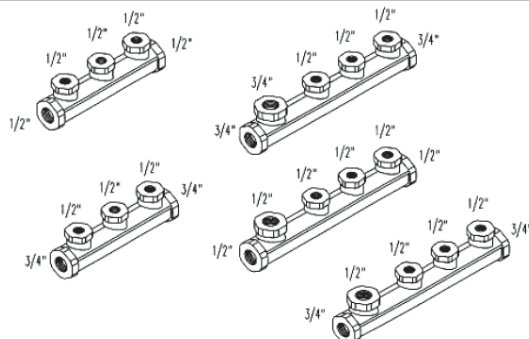

NEE #	Size	Case Qty.
MJ12TX38FP	1/2" tube x 3/8" FNPT	20
MJ12TX12FP	1/2" tube x 1/2" FNPT	
MJ34TX34FP	3/4" tube x 3/4" FNPT	12

NEE #	Size	Case Qty.
MJ1TX34FP	1" tube x 3/4" FNPT	8
MJ1TX1FP	1" tube x 1" FNPT	

Mechanical Joint Gaskets

Non-asbestos fiber gaskets for all tubing joints and terminations.

For old style fittings with replaceable gaskets

NEE #	Size
GASK38	3/8"
GASK12	1/2"

NEE #	Size
GASK34	3/4"

NEE #	Size
GASK1	1"

Malleable Iron Manifolds

Supplies multiple appliances in parallel from main distribution point.

NEE #	Size
MAN1/2-3X1/2	1/2" with three- 1/2" outlets
MAN1/2-4X1/2	1/2" with four - 1/2" outlets
MAN3/4-3X1/2	3/4" with three- 1/2" outlets

NEE #	Size
MAN3/4-4X1/2	3/4" with four - 1/2" outlets
MAN1-2X3/4-4X1/2	1-3/4" with six outlets (4 x 1/2" & 2 x 3/4")